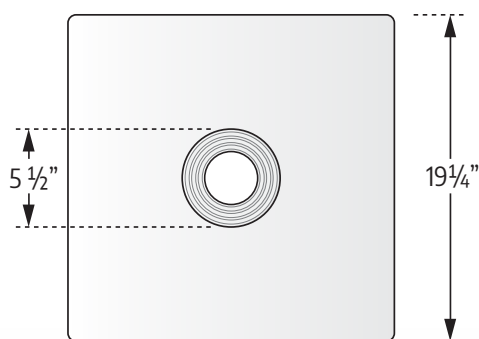

VUE DE DESSUS / TOP VIEW